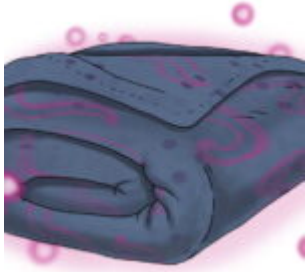

Sabele's Soothing Blanket

November 18, 2022

Wondrous Item, common

This small blanket is embroidered with oddly soothing patterns. If a living creature lies beneath the blanket, the blanket magically extends to cover their entire body and also increases to 15% of the creature's body weight. The blanket also emits a fragrance the creature finds soothing. This blanket has 1 charge. While taking a short rest under it, you can expend the charge as an action to activate it, and at the end of the rest, you receive a +2 on all saving throws related to your associated trait. If you take a long rest under the weighted blanket, then you wake up with [Stiffness](#) (Roll for Impact Extent) from the added weight during your sleep for 1d4 hours. The blanket regains its expended charge daily at dawn.

Doc Blue's Peaceful Sleep Mask

November 18, 2022

Wondrous Item, common

This soft leopard-print and snakeskin sleep mask reduces the IE of your sleep disruption by 2 when worn for an entire long rest. Because of the calming effect, you cannot be awakened from sleep for the duration by normal means unless you take damage.